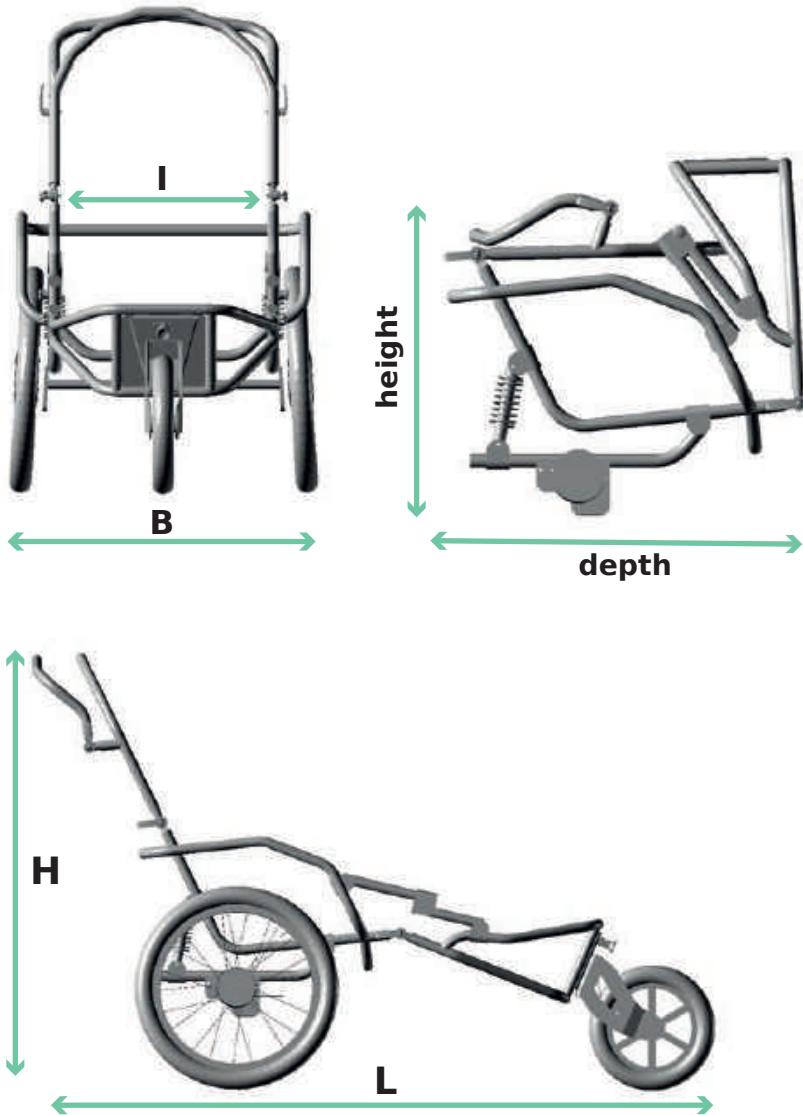

seatsystem for rehab buggy

- headrest, adjustable
- thoracic pads, adjustable
- abduction wedge, moveable
- tuber edge and seat width, adjustable
- footrest, moveable
- 5-point belt

covers made of spacer- and nylon fabric

further combinations available

your choice

bag
removable

extension for sun canopy

mosquito- and raincover
with zipper

AMF-Transit Tie-Downs
„PROSAFE“
only for model rehab buggy

drawbar
incl. safety line
additional safety kit available

swivel wheel
solid rubber, incl. adapter system

technical data

| JOSI-Wismi body size | size S up to 120 cm | size M up to 150 cm | size L up to 175 cm |
|---------------------------------|------------------------|------------------------|------------------------|
| track width (B) | 79 cm | 79 cm | 79 cm |
| length (L) | 156 cm | 167 cm | 178 cm |
| height (H) | 118 cm | 118 cm | 128 cm |
| inner width (I) | 44 cm | 44 cm | 44 cm |
| packing dimensions (wdh) | 68 x 67 x 62 cm | 68 x 67 x 62 cm | 68 x 71 x 64 cm |
| payload | 85 KG | 85 KG | 85 KG |
| weight (frame with covering) | 18 KG | 19 KG | 20,5 KG |
| rear wheels | 20" | 20" | 20" |
| seat width | up to 42 cm | up to 42 cm | bis 42 cm |
| seat depth | up to 38 cm | up to 38 cm | bis 38 cm |
| leg length | up to 44 cm | up to 55 cm | bis 62 cm |
| back height total | 80 cm | 80 cm | 90 cm |
| seat height (incl. cushion) | 45 cm | 45 cm | 45 cm |
| tilt-in-space | up to 35° | up to 35° | up to 35° |