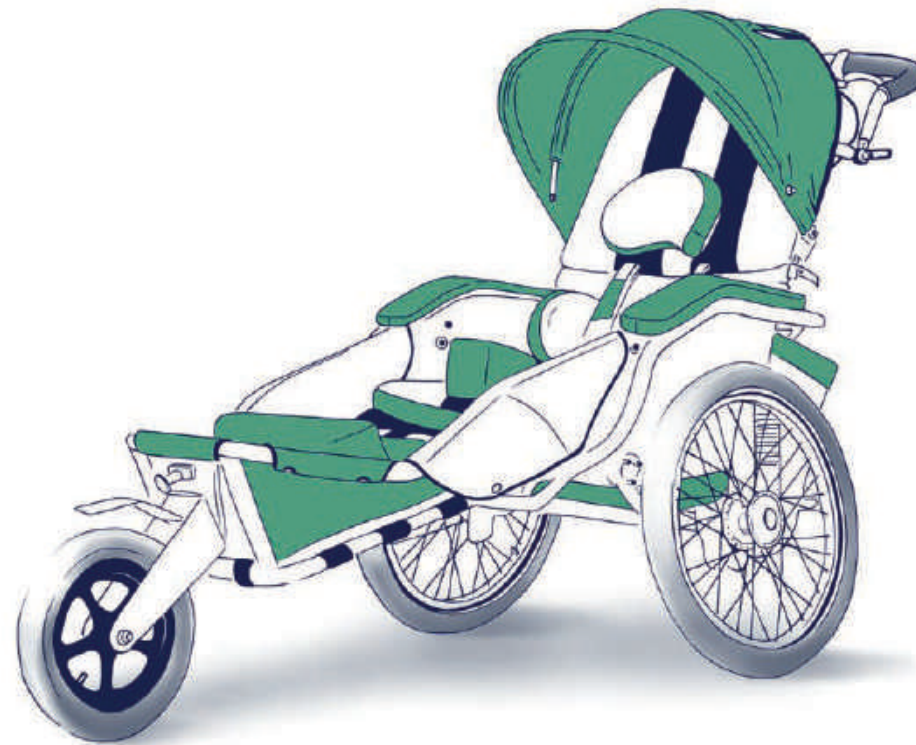

JOSI-Wismi

www.johngmbh.com

JOSI-Wismi

seatshell baseframe

rehab buggy
swivel front wheel

rehab buggy

bike trailer

suspended

tilt-in-space up to 35°

buggy

jogger

trailer

foldable

JOSI-Wismi - with you everywhere

- aluminium-frame-construction
- crash tested according to ISO 7176-19
- center setting
- payload 85 kg
- developed and manufactured in Germany

seatsystem for rehab buggy

- headrest, adjustable
- thoracic pads, adjustable
- abduction wedge, moveable
- tuber edge and seat width, adjustable
- footrest, moveable
- 5-point belt

covers made of spacer- and nylon fabric